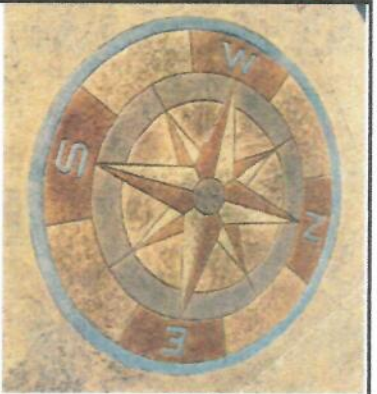

Stampcrete MN Stamp Rental List

Brickform Radius Cobblestone

Proline Compass 4' Diameter

Stampcrete ST-131
Random Slate Border

Stampcrete ST-114
Cobblestone Border

Canyon Stone

Old World Soldier Course

GRAPEVINE